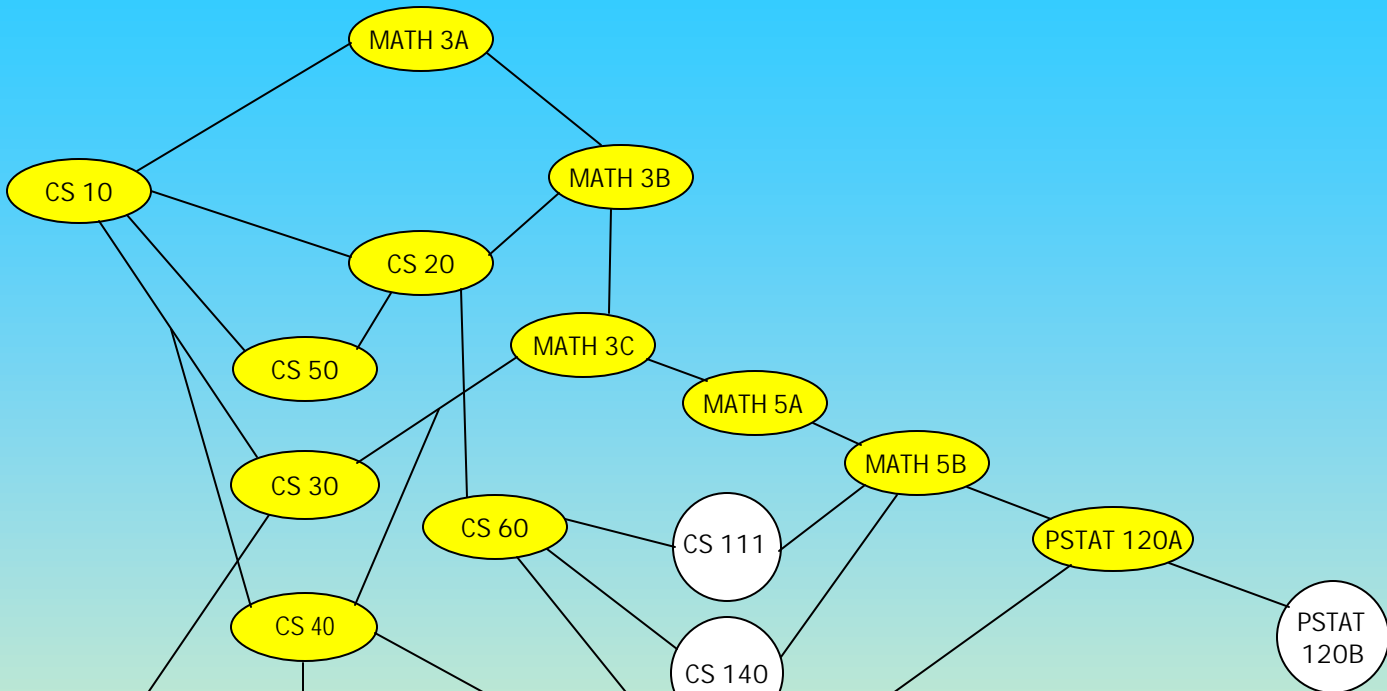

PREMAJOR COURSES

CS 5JA

CS 11JA

MAJOR COURSES

ENGR 101

Upper Division Electives		
CS/MATH 109A-B-C	CS 178	ECE 140
CS 111	CS 180	ECE 152B
CS 140	CS/ECE 181B	ECE 153B
CS/ECE 153A	CS 182/ECE 160	MATH 108A-B
CS 165A-B	CS 186	MATH 119A-B
CS 171/ECE 151	CS 189A-B	MATH 124A-B
CS 172	CS 190AA-ZZ	MATH 132A-B
CS 174A-B	CS 192	PSTAT 122
CS 176A-B-C	CS 196	PSTAT 130
CS 177	ECE 130A-B-C	

PLEASE NOTE: Most upper-division courses are for CS majors only. Pre-majors are not allowed in upper-division courses.

SJ 8/5/05

CS PREREQUISITE CHART

ELLIPSE: Pre-Major Course

CIRCLE: Major Course

Box: Elective

Chart gives a global view of prerequisites and the Course Catalog gives the precise prerequisites for the courses. Transitive links are omitted. The prerequisites enforced are the ones listed in the Catalog.