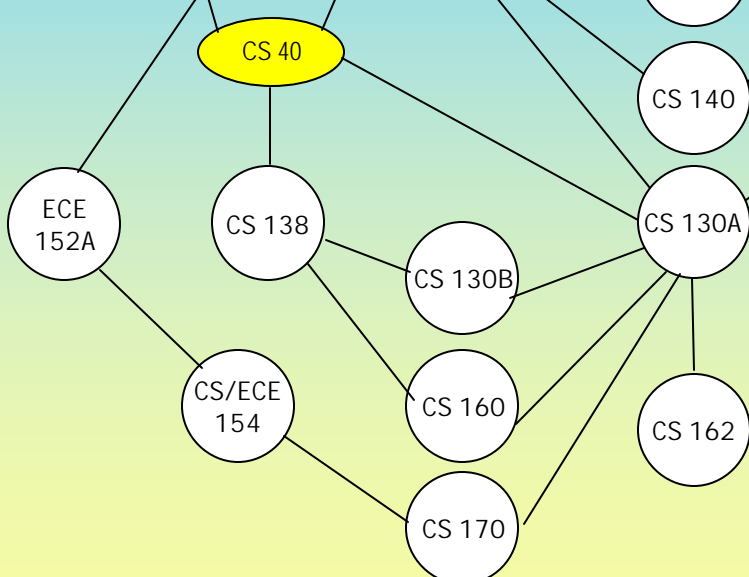

PREMAJOR COURSES

CS 5JA

CS 11JA

MAJOR COURSES

ENGR 101

Upper Division Electives		
CS/MATH 109A-B-C	CS 178	ECE 140
CS 111	CS 180	ECE 152B
CS 140	CS/ECE 181B	ECE 153B
CS/ECE 153A	CS 182/ECE 160	MATH 108A-B
CS 165A-B	CS 186	MATH 119A-B
CS 171/ECE 151	CS 189A-B	MATH 124A-B
CS 172	CS 190AA-ZZ	MATH 132A-B
CS 174A-B	CS 192	PSTAT 122
CS 176A-B-C	CS 196	PSTAT 130
CS 177	ECE 130A-B-C	

PLEASE NOTE: Most upper-division courses are for CS majors only. Pre-majors are not allowed in upper-division courses.

SJ 8/5/05

CS PREREQUISITE CHART

ELLIPSE: Pre-Major Course

CIRCLE: Major Course

Box: Elective

Chart gives a global view of prerequisites and the Course Catalog gives the precise prerequisites for the courses. Transitive links are omitted. The prerequisites enforced are the ones listed in the Catalog.